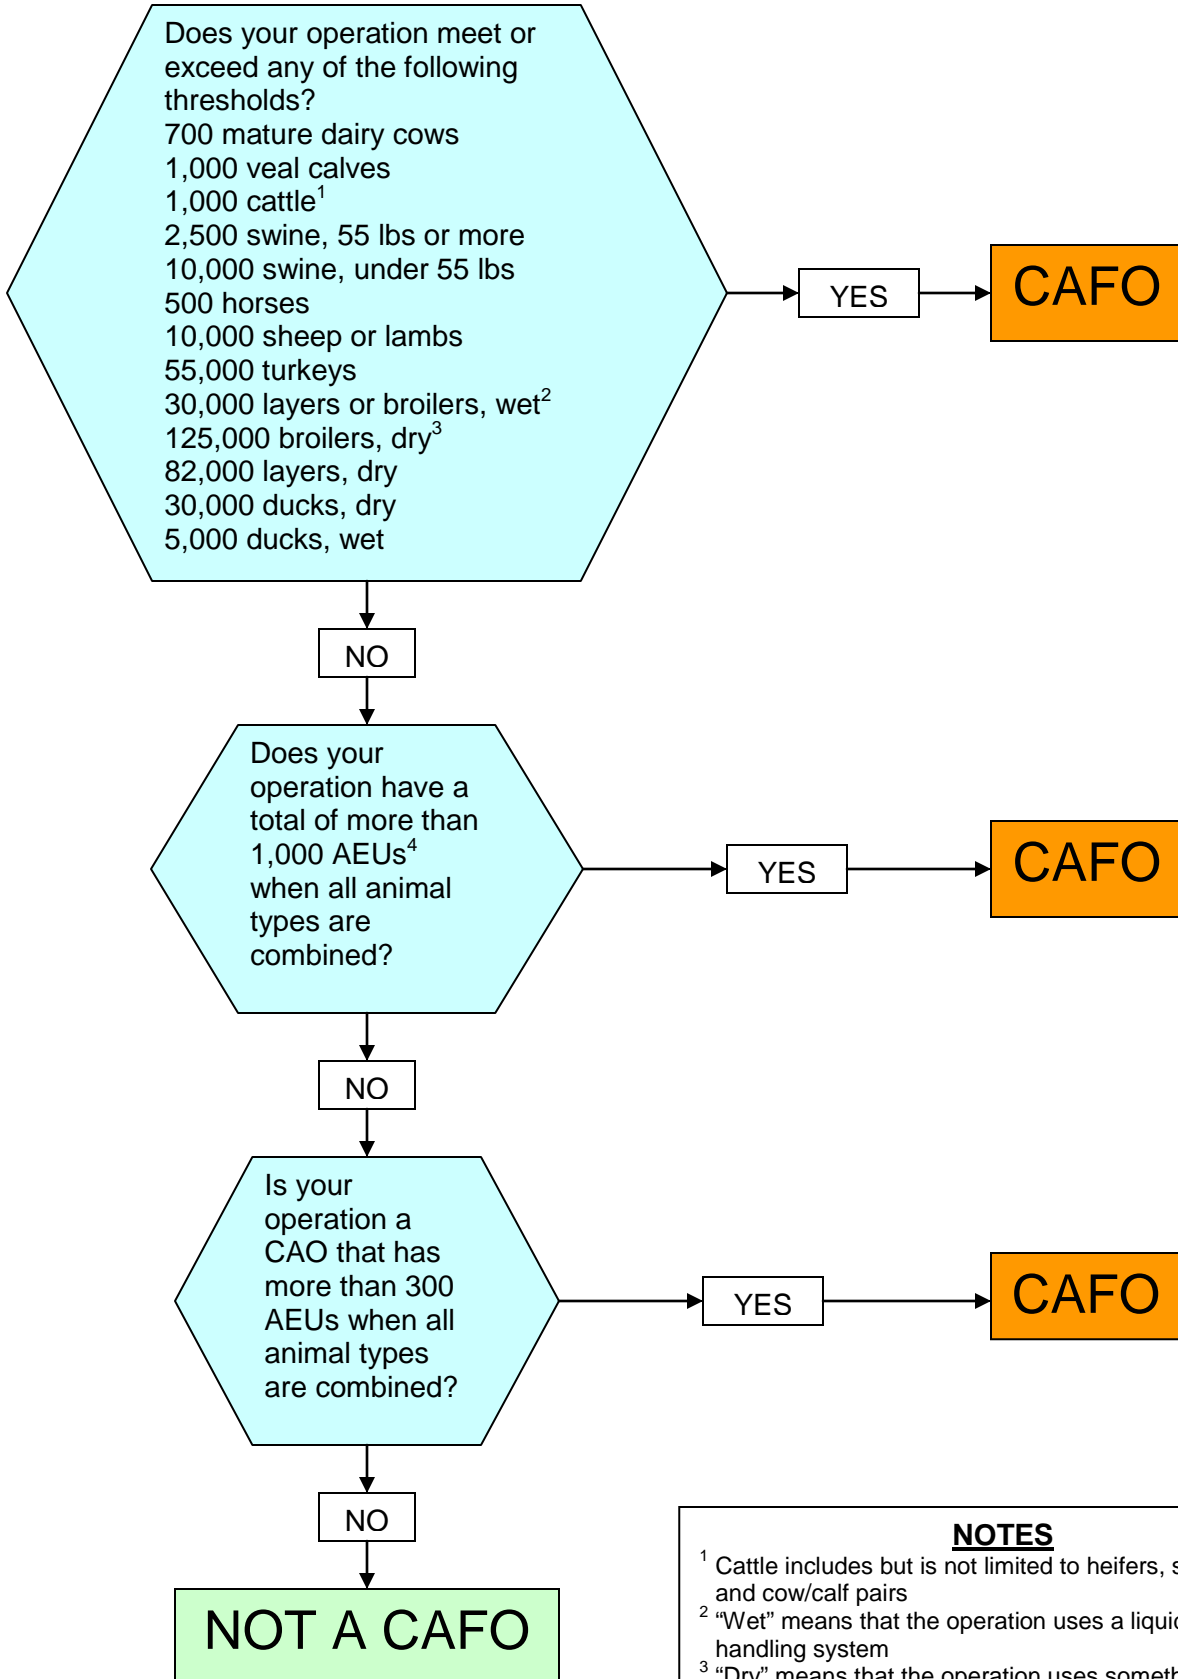

IS MY OPERATION A CAFO?

NOTES

¹ Cattle includes but is not limited to heifers, steers, bulls, and cow/calf pairs

² "Wet" means that the operation uses a liquid manure handling system

³ "Dry" means that the operation uses something other than a liquid manure handling system

⁴ AEU is 1,000 lbs. live weight of livestock or poultry animals